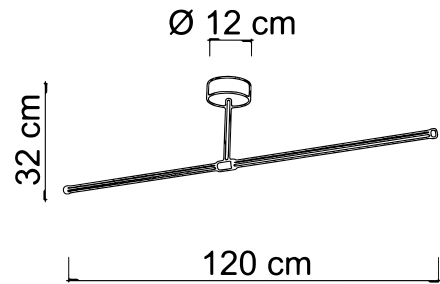

# ELIA/PL120

ceiling lamp

The Elia Collection embodies the concept of illuminated minimalism, with lamps characterized by an extruded aluminum profile that offers extraordinary simplicity. These lamps not only provide light but also decorate the spaces they inhabit. With their essential and clean design, the Elia Collection represents a perfect blend of functionality and aesthetics, offering sophisticated lighting that harmoniously integrates into the decor.

#### PACKAGING DATA :

Packages	1
Net Weight	1,0kg
Gross Weight	1,5kg
Volume	0,0430 m <sup>3</sup>

Any interventions on the light source of this article must be carried out by qualified personnel or by the manufacturer himself.  
Any operation carried out without prior consultation with Contemporanea srl will void the guarantee